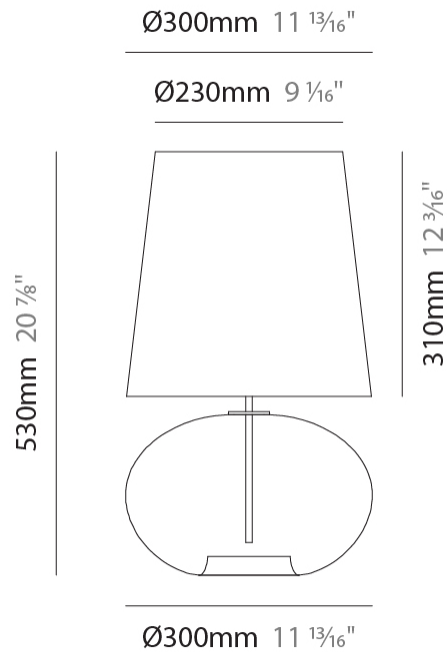

PARIGI CIPOLLA PORTABLE

D144009-

base number   Finish
Options

PROJECT
TYPE
SPECIFIER
QUANTITY
DATE

1. To build a product code in our configurator select the specify button on the base model # product page
2. To build a manual product code on this datasheet choose from the options listed below in blue font and add the suffix to the base model #

GENERAL

Series: Parigi Cipolla
Brand: Cangini & Tucci
Division: Design
Mounting Type: Portable
Mounting Location: Table
Subcategory: Ambient

PHYSICAL

Shape: Sphere
Diameter (mm): 300
Diameter (in): 11 ¹³/₁₆
Height (mm): 530
Height (in): 20 ⁷/₈
Light Distribution: Omnidirectional
Weight (kg): 1.65
Weight (lbs): 3.64
Fixture Finish: [AMB](#) / [GRN](#) / [PNK](#) / [RUB](#) / [SKB](#) / [SMK](#) / [TOB](#) / [TRA](#)
Holder Finish: CHR
Fixture Material: Glass / Metal

ELECTRICAL

Number of Lamps: 1
Lamp Type: LED Retrofit
Bulb Included: Bulb Not Included
Max. Wattage Per Lamp (W): 7
Lamp Base: E26
Input Voltage (V): 120
Upon Request: 277Vac / GU24

LED

OPTICAL

RATINGS AND CERTIFICATIONS

Certified By: Certified for North American Standards
IP rating: IP20