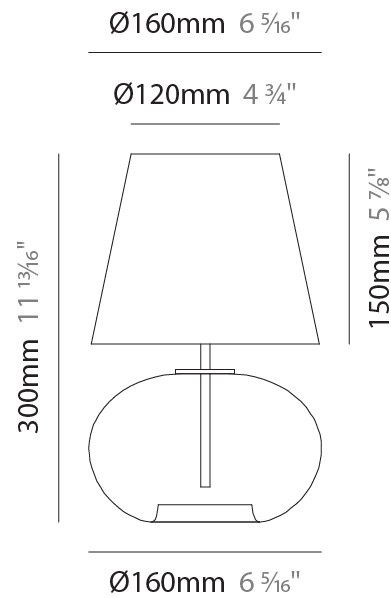

PARIGI CIPOLLA PORTABLE

D144008-

base number   Finish
Options

PROJECT	_____
TYPE	_____
SPECIFIER	_____
QUANTITY	_____
DATE	_____

1. To build a product code in our configurator select the specify button on the base model # product page
2. To build a manual product code on this datasheet choose from the options listed below in blue font and add the suffix to the base model #

GENERAL

Series: Parigi Cipolla
Brand: Cangini & Tucci
Division: Design
Mounting Type: Portable
Mounting Location: Table
Subcategory: Ambient

PHYSICAL

Shape: Sphere
Diameter (mm): 160
Diameter (in): 6 ⁵/₁₆
Height (mm): 300
Height (in): 11 ¹³/₁₆
Light Distribution: Omnidirectional
Weight (kg): 0.52
Weight (lbs): 1.15
Fixture Finish: [AMB](#) / [GRN](#) / [PNK](#) / [RUB](#) / [SKB](#) / [SMK](#) / [TOB](#) / [TRA](#)
Holder Finish: CHR
Fixture Material: Glass / Metal

ELECTRICAL

Number of Lamps: 1
Lamp Type: LED Retrofit
Bulb Included: Bulb Not Included
Max. Wattage Per Lamp (W): 4
Lamp Base: E12
Input Voltage (V): 120

LED

OPTICAL

RATINGS AND CERTIFICATIONS

Certified By: Certified for North American Standards
IP rating: IP20