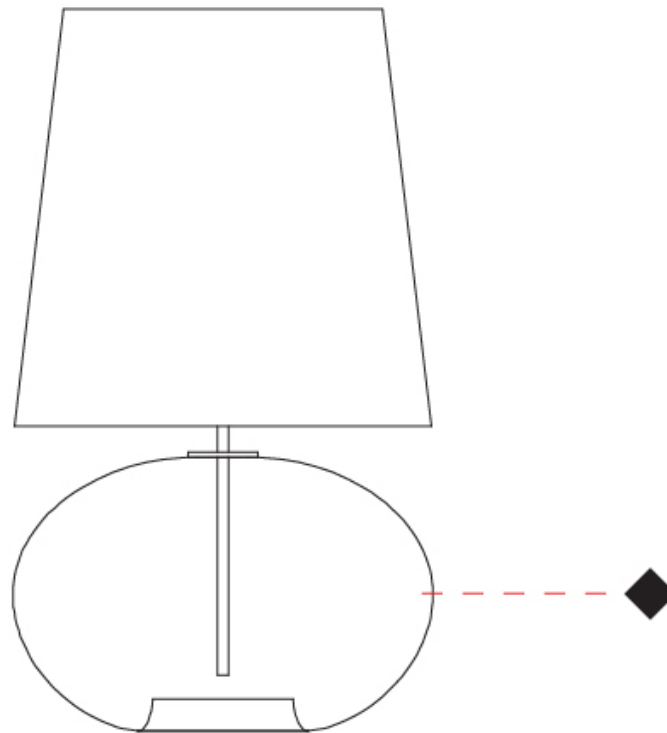

PARIGI CIPOLLA PORTABLE

D144009-

PROJECT	_____
TYPE	_____
SPECIFIER	_____
QUANTITY	_____
DATE	_____